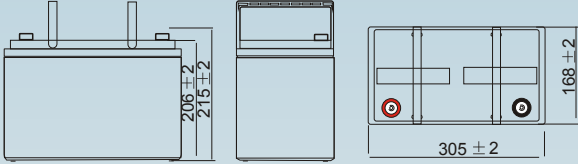

### Dimensions (mm)

### Physical Specification

Nominal Voltage		12V
Nominal Capacity		100.0 AH
Dimension	Length	305 ± 2 mm
	Width	168 ± 2 mm
	Container Height	207 ± 2 mm
	Total Height (with terminal)	229 ± 2 mm
Weight		Approx 31.5kg
Standard Terminal		T6