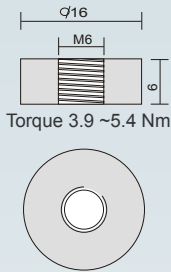

### Dimensions (mm)

### Standard terminal (mm)

### Physical Specification

Nominal Voltage		12V
Nominal Capacity		100.0 AH
Dimension	Length	305 ± 2 mm
	Width	168 ± 2 mm
	Container Height	207 ± 2 mm
	Total Height (with terminal)	229 ± 2 mm
Weight		Approx 31.5kg
Standard Terminal		T6