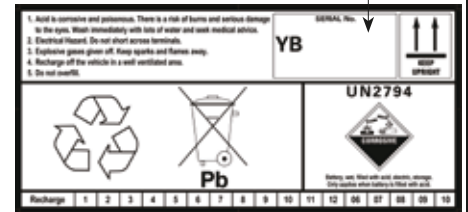

A1.1 False Claim