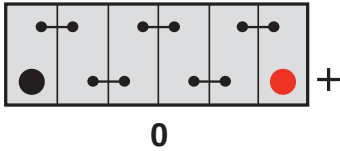

Cell Assembly Layout

6 Volt

12 Volt

Battery Hold-Down & Container Features

(Dimensions in millimetres)

N

B1

B3

B5

B3/B4 (B3 with Hold-Down adaptor 23288996)

B9

B12