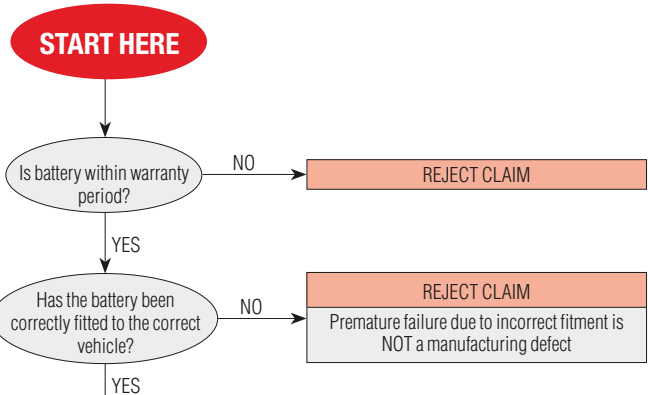

A. Visual Check

A1.0 Warranty Period