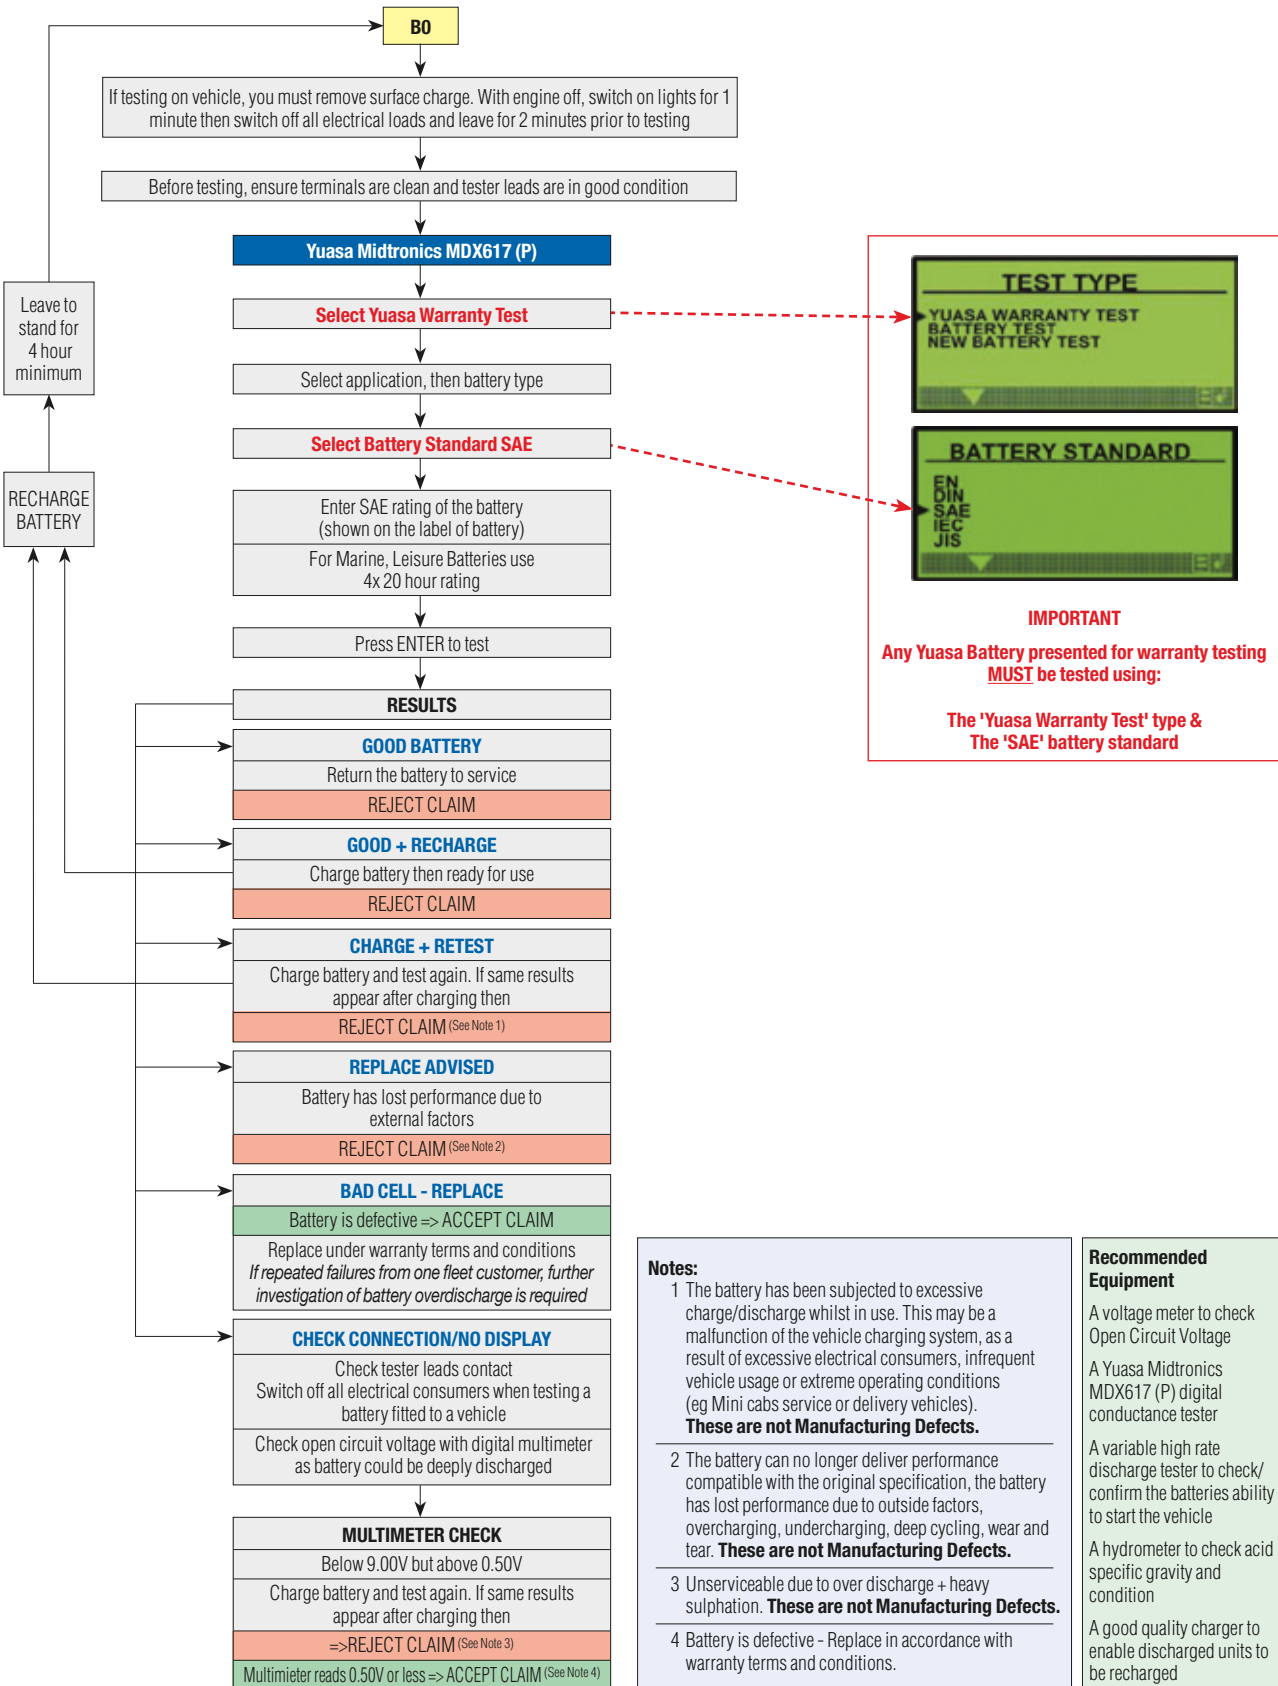

B0. Yuasa Warranty Test

B0. Using Yuasa Midtronics MDX617 (P) digital tester - Batteries without removable vent plugs

This procedure is specific to the 'Yuasa Warranty Test' on the Yuasa Midtronics MDX617 (P) digital conductance tester. If using standard Midtronics test (Battery Test) mode on this tester, go directly to procedure B1. For other recognised testers e.g. Standard Midtronics or Bosch 121, go directly to procedure B1.