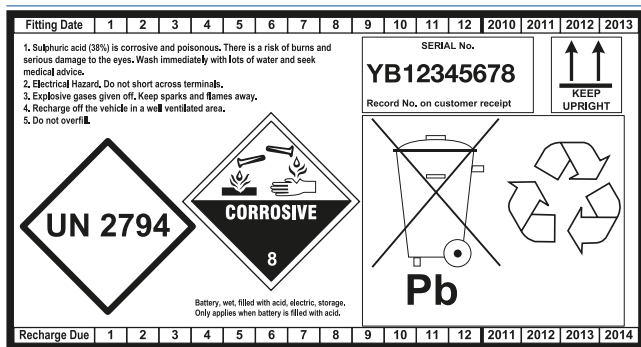

All You Need To Know About Batteries

Date Coding of batteries for stock rotation purposes

A - Storage

1. Always rotate your stock. Practice FIFO (First In, First Out). Batteries slowly lose their charge, and good stock-rotation stops batteries going flat in storage and makes sure that the customer buys a good battery.
   On the back of the battery. There is a label showing the expected period before the battery will require recharging. This makes it easy to identify the oldest and newest batteries in stock. Please use the recharge date to ensure that the oldest batteries leave your stock first. Recharge date is only an indication of recharge period as self discharge is subject to storage conditions.
2. Store batteries in a cool, dry, well-ventilated area.
3. Protect batteries from excessive heat. (Heat causes batteries to lose charge more quickly, and excessive heat can damage batteries).
4. Store batteries in an upright position. (To stop them falling over or leaking).
5. Do not stack batteries on top of other batteries. (To avoid scratching, and tearing labels. To avoid damaging terminals that stand proud of the lid).
6. Store shrink-wrapped batteries up to 3 high. (Any higher and there is a risk of them falling over and injuring people).
7. Do not remove any seals from dry-charged batteries until you are ready to commission the battery by filling it with acid. (The seal preserves the charge in the battery. If it is broken, air will enter and cause the battery to lose charge).
8. Store batteries on racks or on pallets, not on the floor. (Small stones or sharp points on a concrete floor can damage the base of the battery and cause leakage).
9. Make sure handles are left in the flat (down) position. Upright handles are more likely to be damaged.

Before handling, charging or installing batteries, please understand and comply with the precautions given in 'Health and Safety Information' in this Catalogue.

B - Maintenance of Stock Handling and Recharging of Batteries

WET Charged Batteries