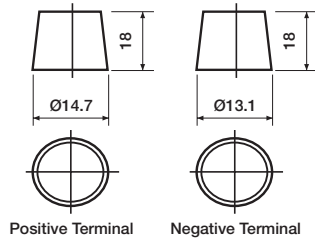

T3
Small Japanese
JIS Terminal