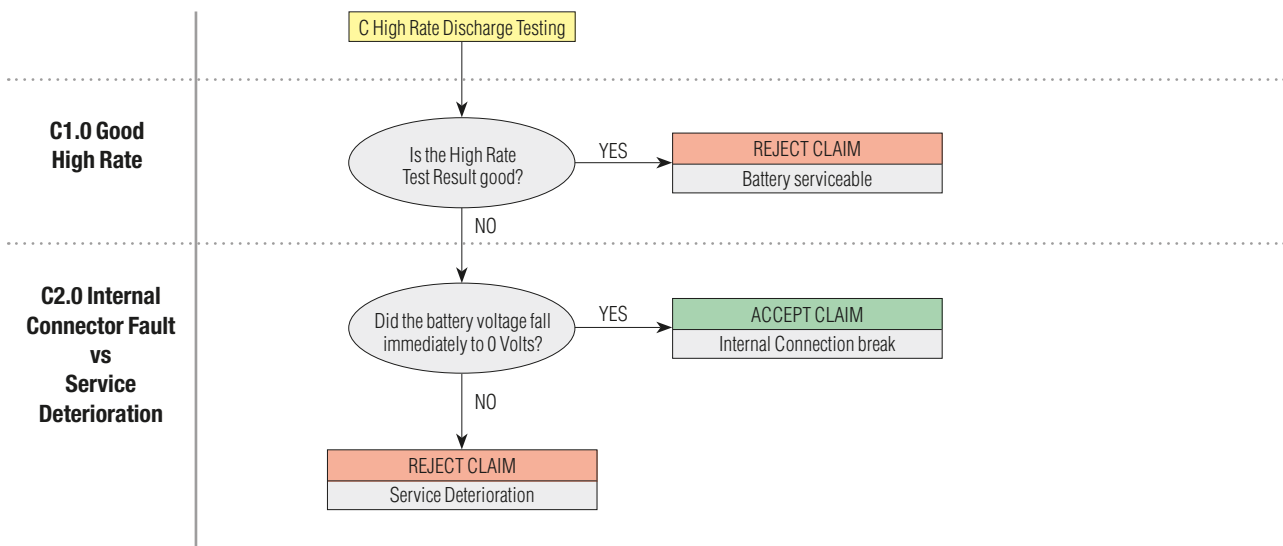

C. Testing the Battery

C1 High Rate Discharge Testing

(Battery must be greater than 12.5Volts before commencing C High Rate Testing)

Notes:

If the battery is identified as over discharged, then attempt to recharge, however if the battery has been left in a low state of charge for a long period there is less chance of recovery and subsequent deposition of sulphate within the separators will lead to soft short circuits. Battery may be undercharged or overcharged due to faults within the vehicle electrical system This is not a fault of the battery and the vehicle electrical system should be checked.