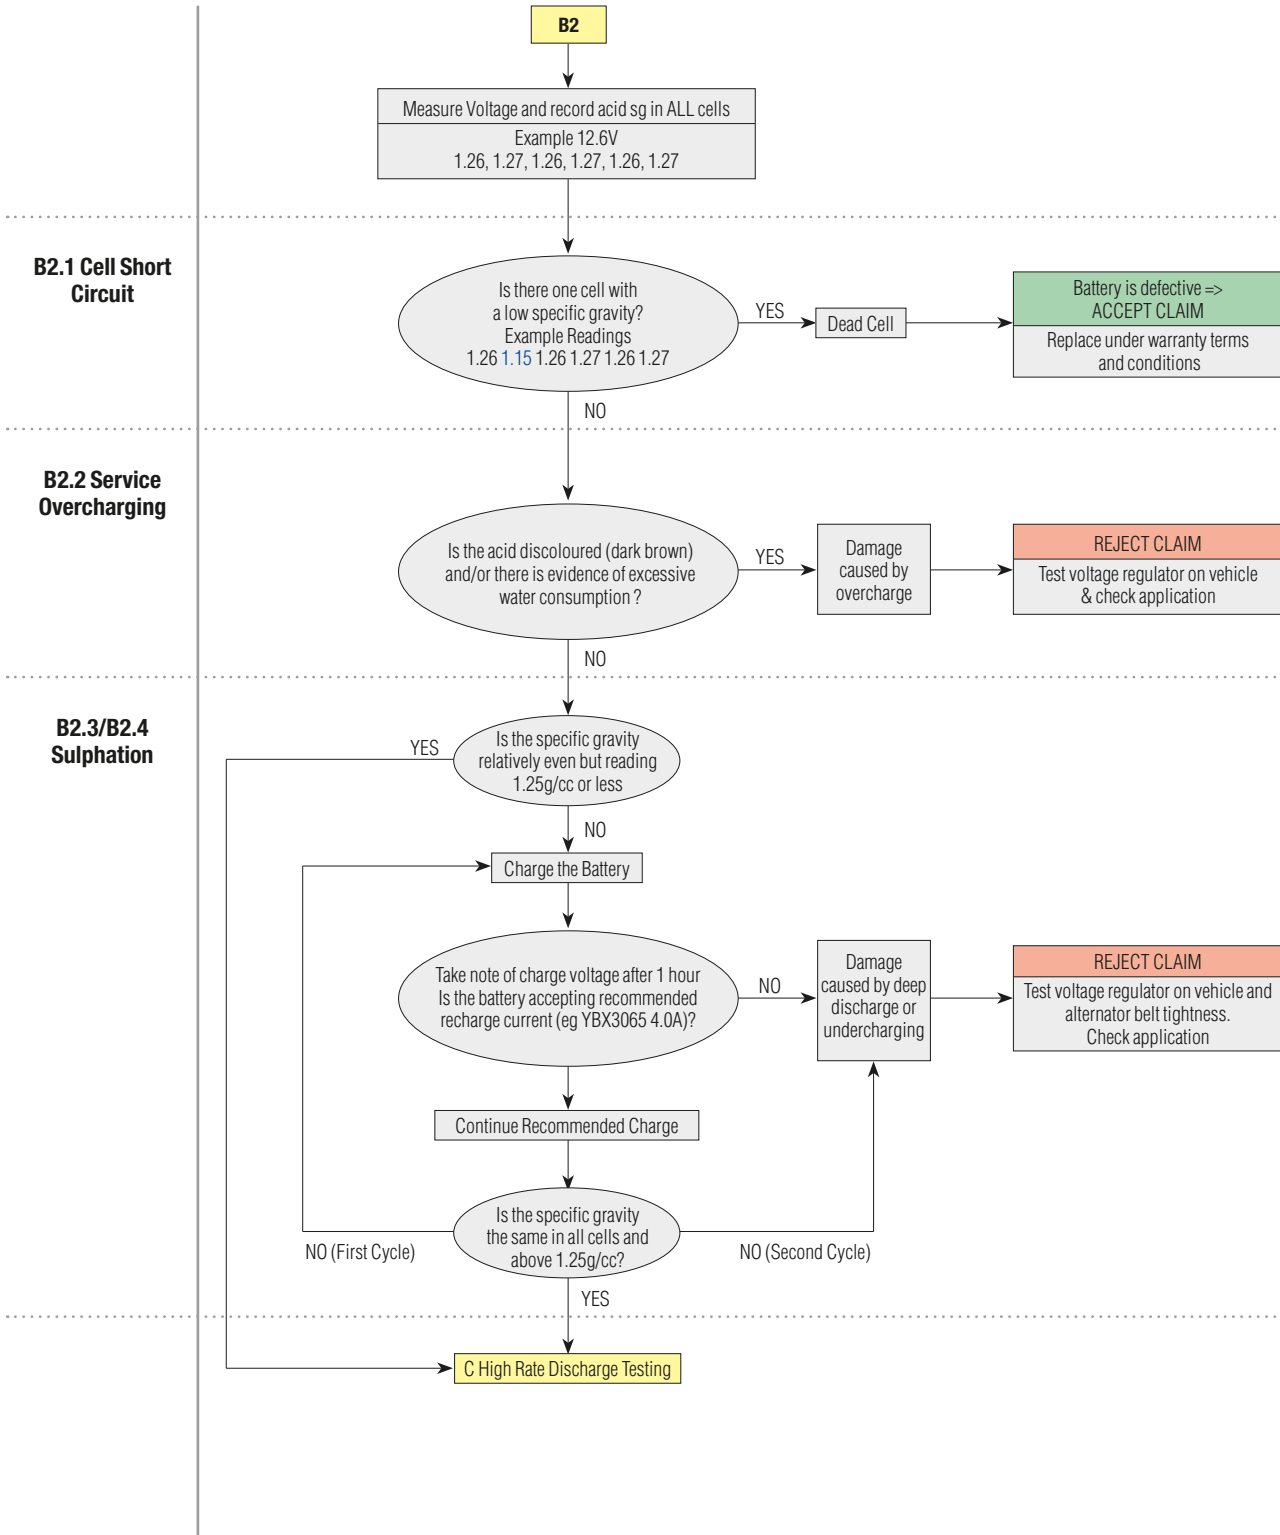

B2. Testing the Battery

B2 Conventional Testing - Batteries with removable vent plugs

Notes:

In a good battery, the specific gravity (sg) reading should be the same in all cells.
The expected tolerance between all 6 cells is 0.03g/cc (e.g. range 1.26g/cc min, 1.29g/cc max).
When charging the battery always follow the instructions supplied with the charger.
After charging a flat battery, insufficient charging may lead to insufficient acid mixing of the electrolyte above the plates.
Using a multimeter, confirm stabilised measured voltage matches the voltage calculated from specific acid gravity measurement
(Average sg + 0.84) x 6 should be equal to measured voltage if the acid is sufficiently mixed.

Battery Testing