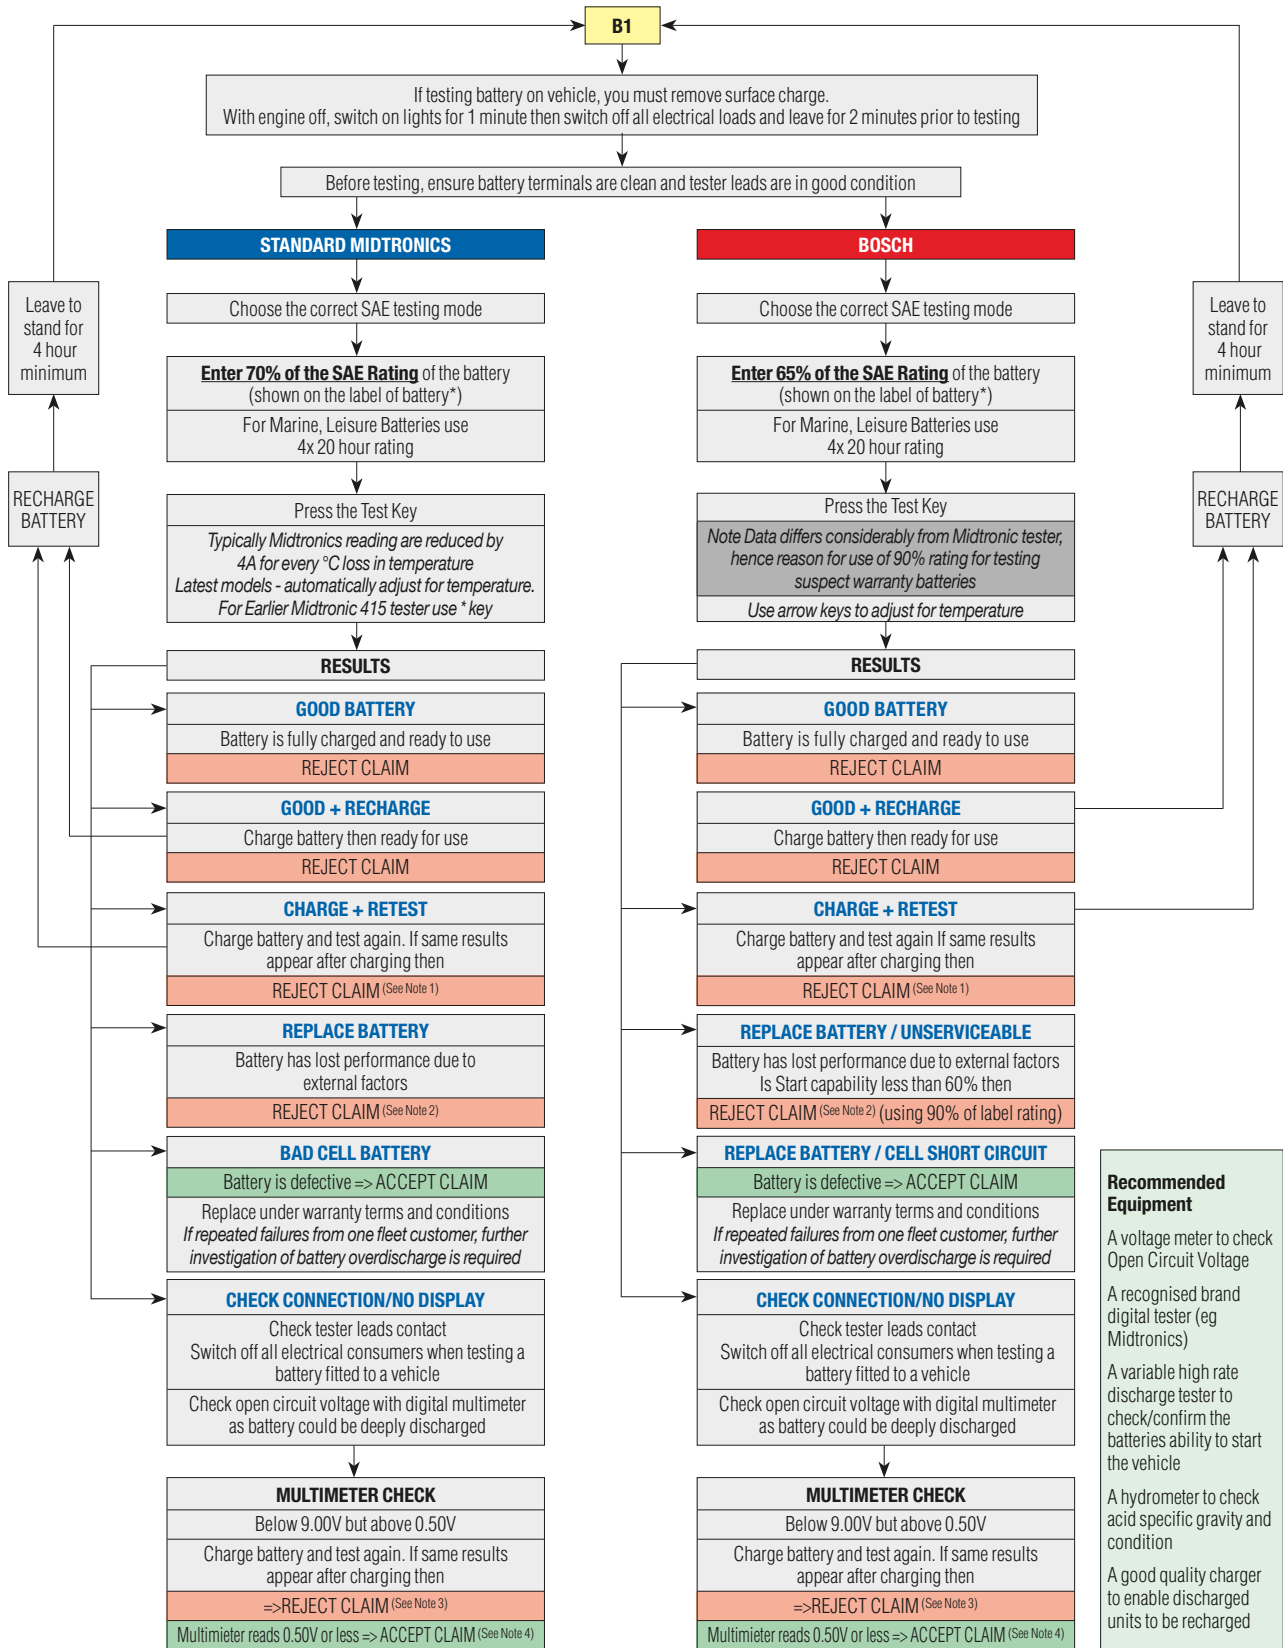

B1. Testing the Battery - Recognised Testers

B1 Using Recognised Digital tester - Batteries without removable vent plugs

We recommend that a test is carried out with a recognised digital tester, for example Midtronic or Bosch Type 121 tester
In the absence of specialised testing equipment perform a high rate discharge test (go directly to procedure B2)

Notes:

For explanation of notes 1, 2, 3 and 4, please refer to notes on page 177.

* The adjustment in test inputs detailed in these procedures (70% Midtronics & 65% Bosch) has been determined through extensive testing of Yuasa batteries. They take into account the normal wear and tear of product under typical service conditions.