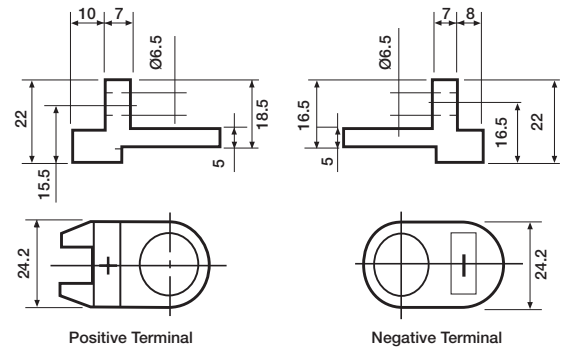

Type of Terminal

(Dimensions in millimetres)

T1
Standard DIN Post

T3
Small Japanese
JIS Terminal

T4-F

A
Faston tab:187

A/D
Faston tab:250