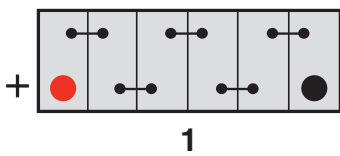

Cell Assembly Layout

6 Volt

12 Volt

Battery Hold-Down & Container Features

(Dimensions in millimetres)

N

B1

B3

B5

B3/B4 (B3 with Hold-Down adaptor 23288996)

B9

B12