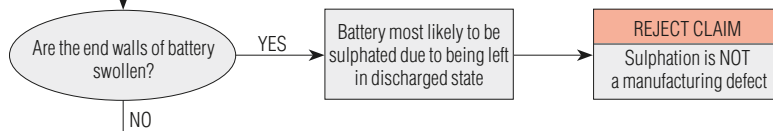

A4.0 Overdischarged & overcharged